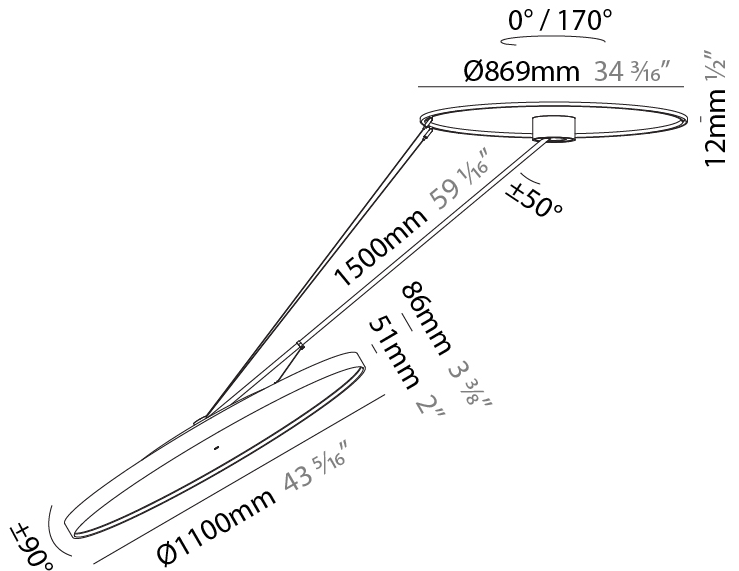

GENERAL

Series: Sign Diva Dancer
Subseries: Sign Diva Dancer Korona
Partner: Prolicht
Division: Architectural
Installation: Suspension
Product Type: Pendant
Mounting Location: Ceiling
Light Distribution: Adjustable

PHYSICAL

Shape: Round
Diameter (mm): 1100
Diameter (in): 43 ⁵/₁₆
Height (mm): 1620
Height (in): 63 ³/₄
Weight (kg): 15.5
Weight (lbs): 34.1
Diffuser: PMMA - Opal / Micro-Prism / Sparkling Secret / Vintage Industrial
Fixture Finish: SSR / BKV / CWI / CRY / HAB / UFT / ITA / RUA / FTG / MYG / LOD / PUS / FRO / FUP / KIA / POP / BLS / SPG / MEY / GOH / CHC / COM / ABZ / JAG / OBR / MOS / ROR
Fixture Material: PMMA / Extruded Aluminum / Steel

ELECTRICAL

Lamp Type: LED (Zhaga Standard)
Input Wattage (W): 169.4
Total Output Wattage (W): 135
Dimming: Tri-Mode (Non-Dimming and Phase Dimming (120Vac only) and 0-10V Dimming)
Driver Included: Yes
Driver Location: Integrated
Driver Type: Constant Current - Universal
Driver Class: Class 2
Input Voltage (V): 120 - 277
Constant Current (MA): 600

LED

Color Temperature (°K): 2700 / 3000 / 4000
Max. Delivered Lumen (lm): 19520 / 19933 / 20340
CRI: >90 CRI
Lamp Life (hrs): 50000

OPTICAL

Adjustability: Rotational Canopy 170°; Tilting Canopy ±50°; Tilting Head ±90°

RATINGS AND CERTIFICATIONS

Certified By: Certified for North American Standards
IP rating: IP20