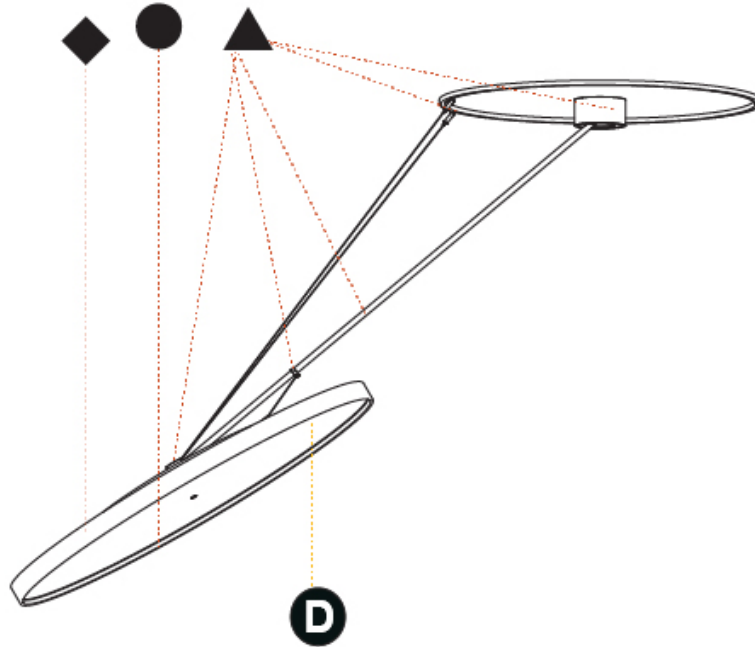

SIGN DIVA DANCER KORONA SUSPENSION

A30884-

PROJECT

TYPE

SPECIFIER

QUANTITY

DATE